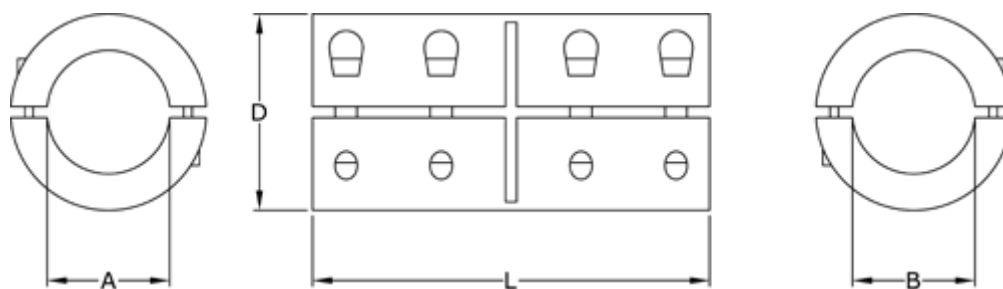

Data Sheet

Article number: 3323046601016

Description: Rigid coupling size 16 bore 16/16 mm
Two piece clamp, steel

Measures

A = 16

B = 16

D = 35

L = 50

Screw = M5x16